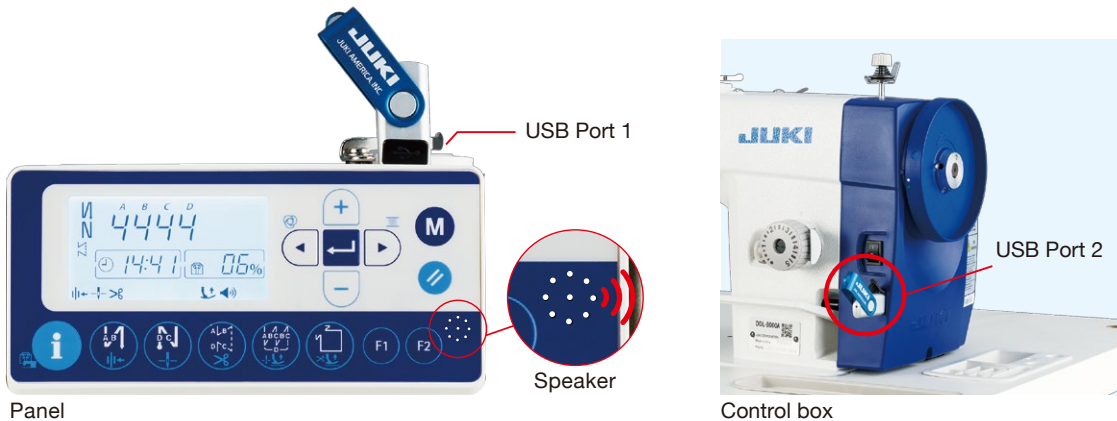

DDL-8000A Series

Direct-drive, High-speed, 1-needle,
Lockstitch Machine with Automatic Thread Trimmer

DDL-8000A

JUKI has line up a new standard model “Simple Series” to the 1-needle, lockstitch machine with Thread Trimmer.

The slim-sized control box and operation panel

Both the slim-sized control box and the operation panel are integrated with the machine head. The machine is provided as standard with the operation panel.

No.	Function table of operation panel
1	Stitching information
2	Production information
3	Reverse stitching pattern
4	Sewing speed
5	Bobbin thread counter
6	Error screen, etc

Various voice guide

When the amount of oil changes to empty or full, the machine inform at voice guide.

The other voice guidance includes sewing machine operating rate, productivity achievement rate etc.

USB Port (Two places)

The operation panel and control box are also provided as standard with a USB port.